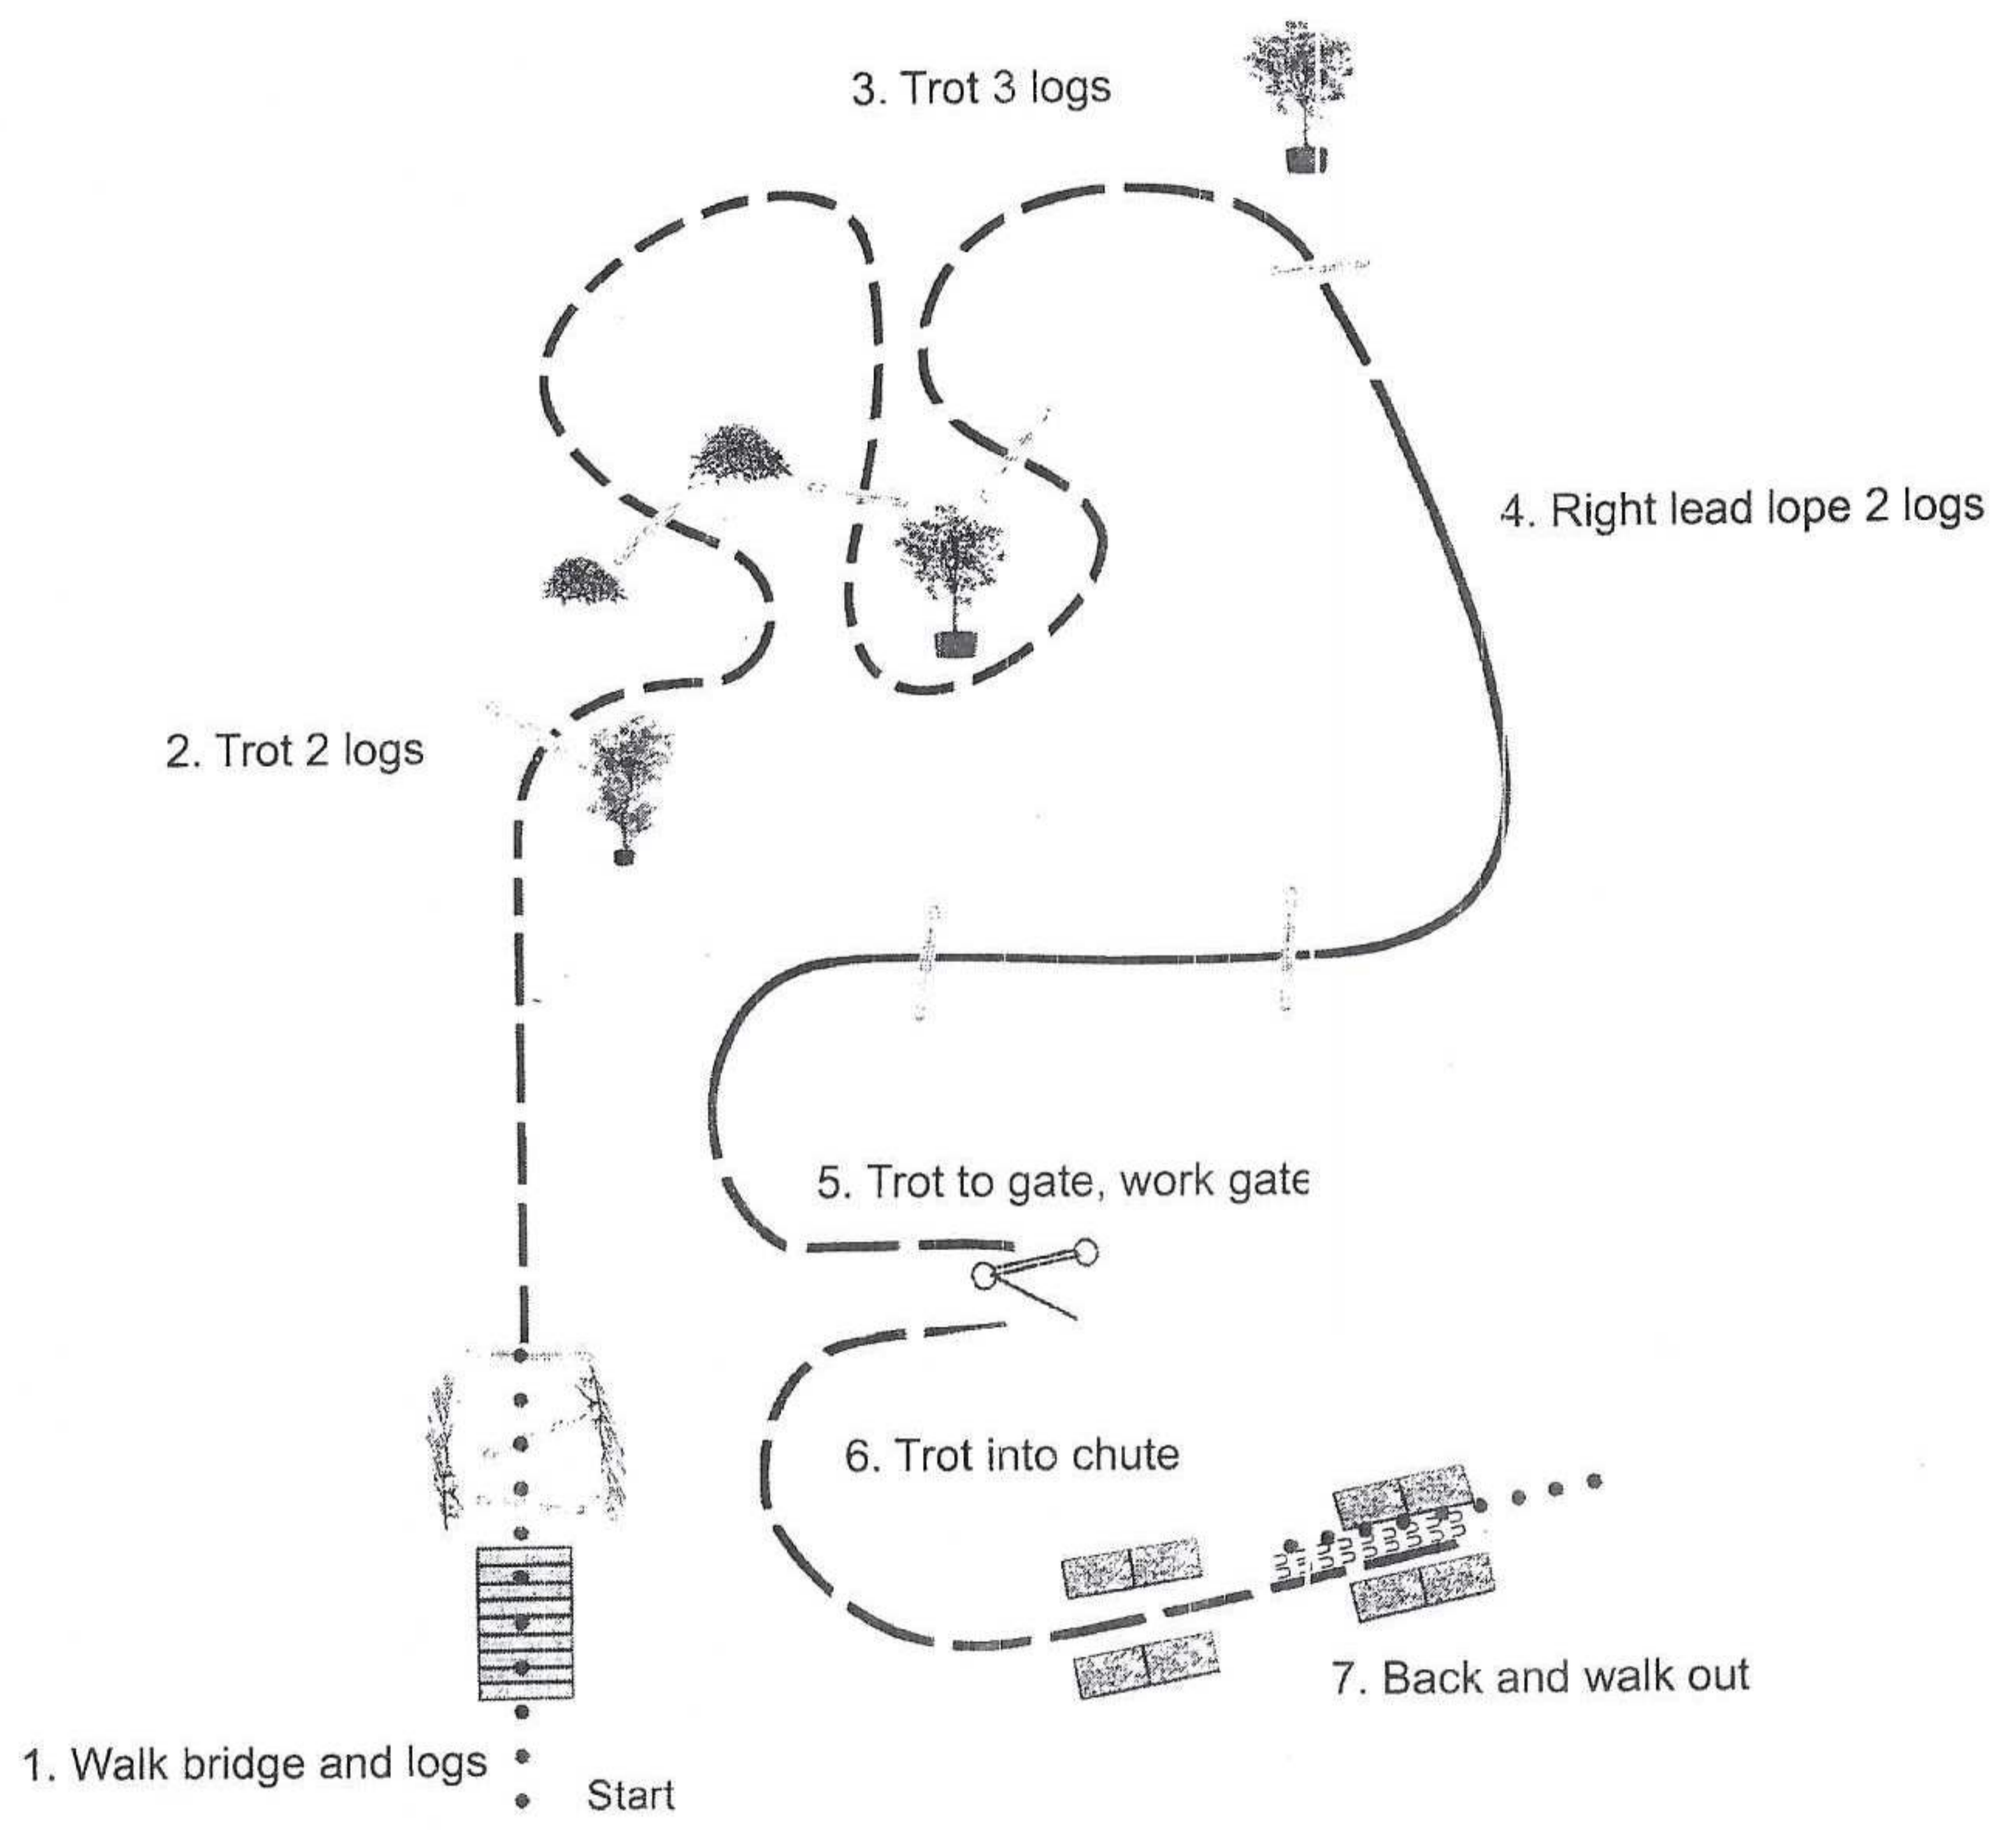

## LEGEND

.....	Walk
.....	Extended Walk
- - -	Trot
- - -	Extended Trot
— — —	Lope
— — —	Extended Lope
//////	Back
//	Lead Change

1. Walk
2. Trot
3. Extend the trot, at the top of the arena, stop
4. 360° turn left
5. Left lead 1/2 circle, lope to the center
6. Change leads (simple or flying)
7. Right lead 1/2 circle
8. Extended lope up the long side of the arena (right lead)
9. Collect back to a lope around the top of the arena and back to center
10. Break down to an extended trot
11. Walk over logs
12. Stop and back

Note: The drawn description of this pattern is only intended for the general depiction of the pattern. Exhibitors should utilize the arena space to best exhibit their horses.

# Ranch Trail

# RANCH RIDING - PATTERN 4