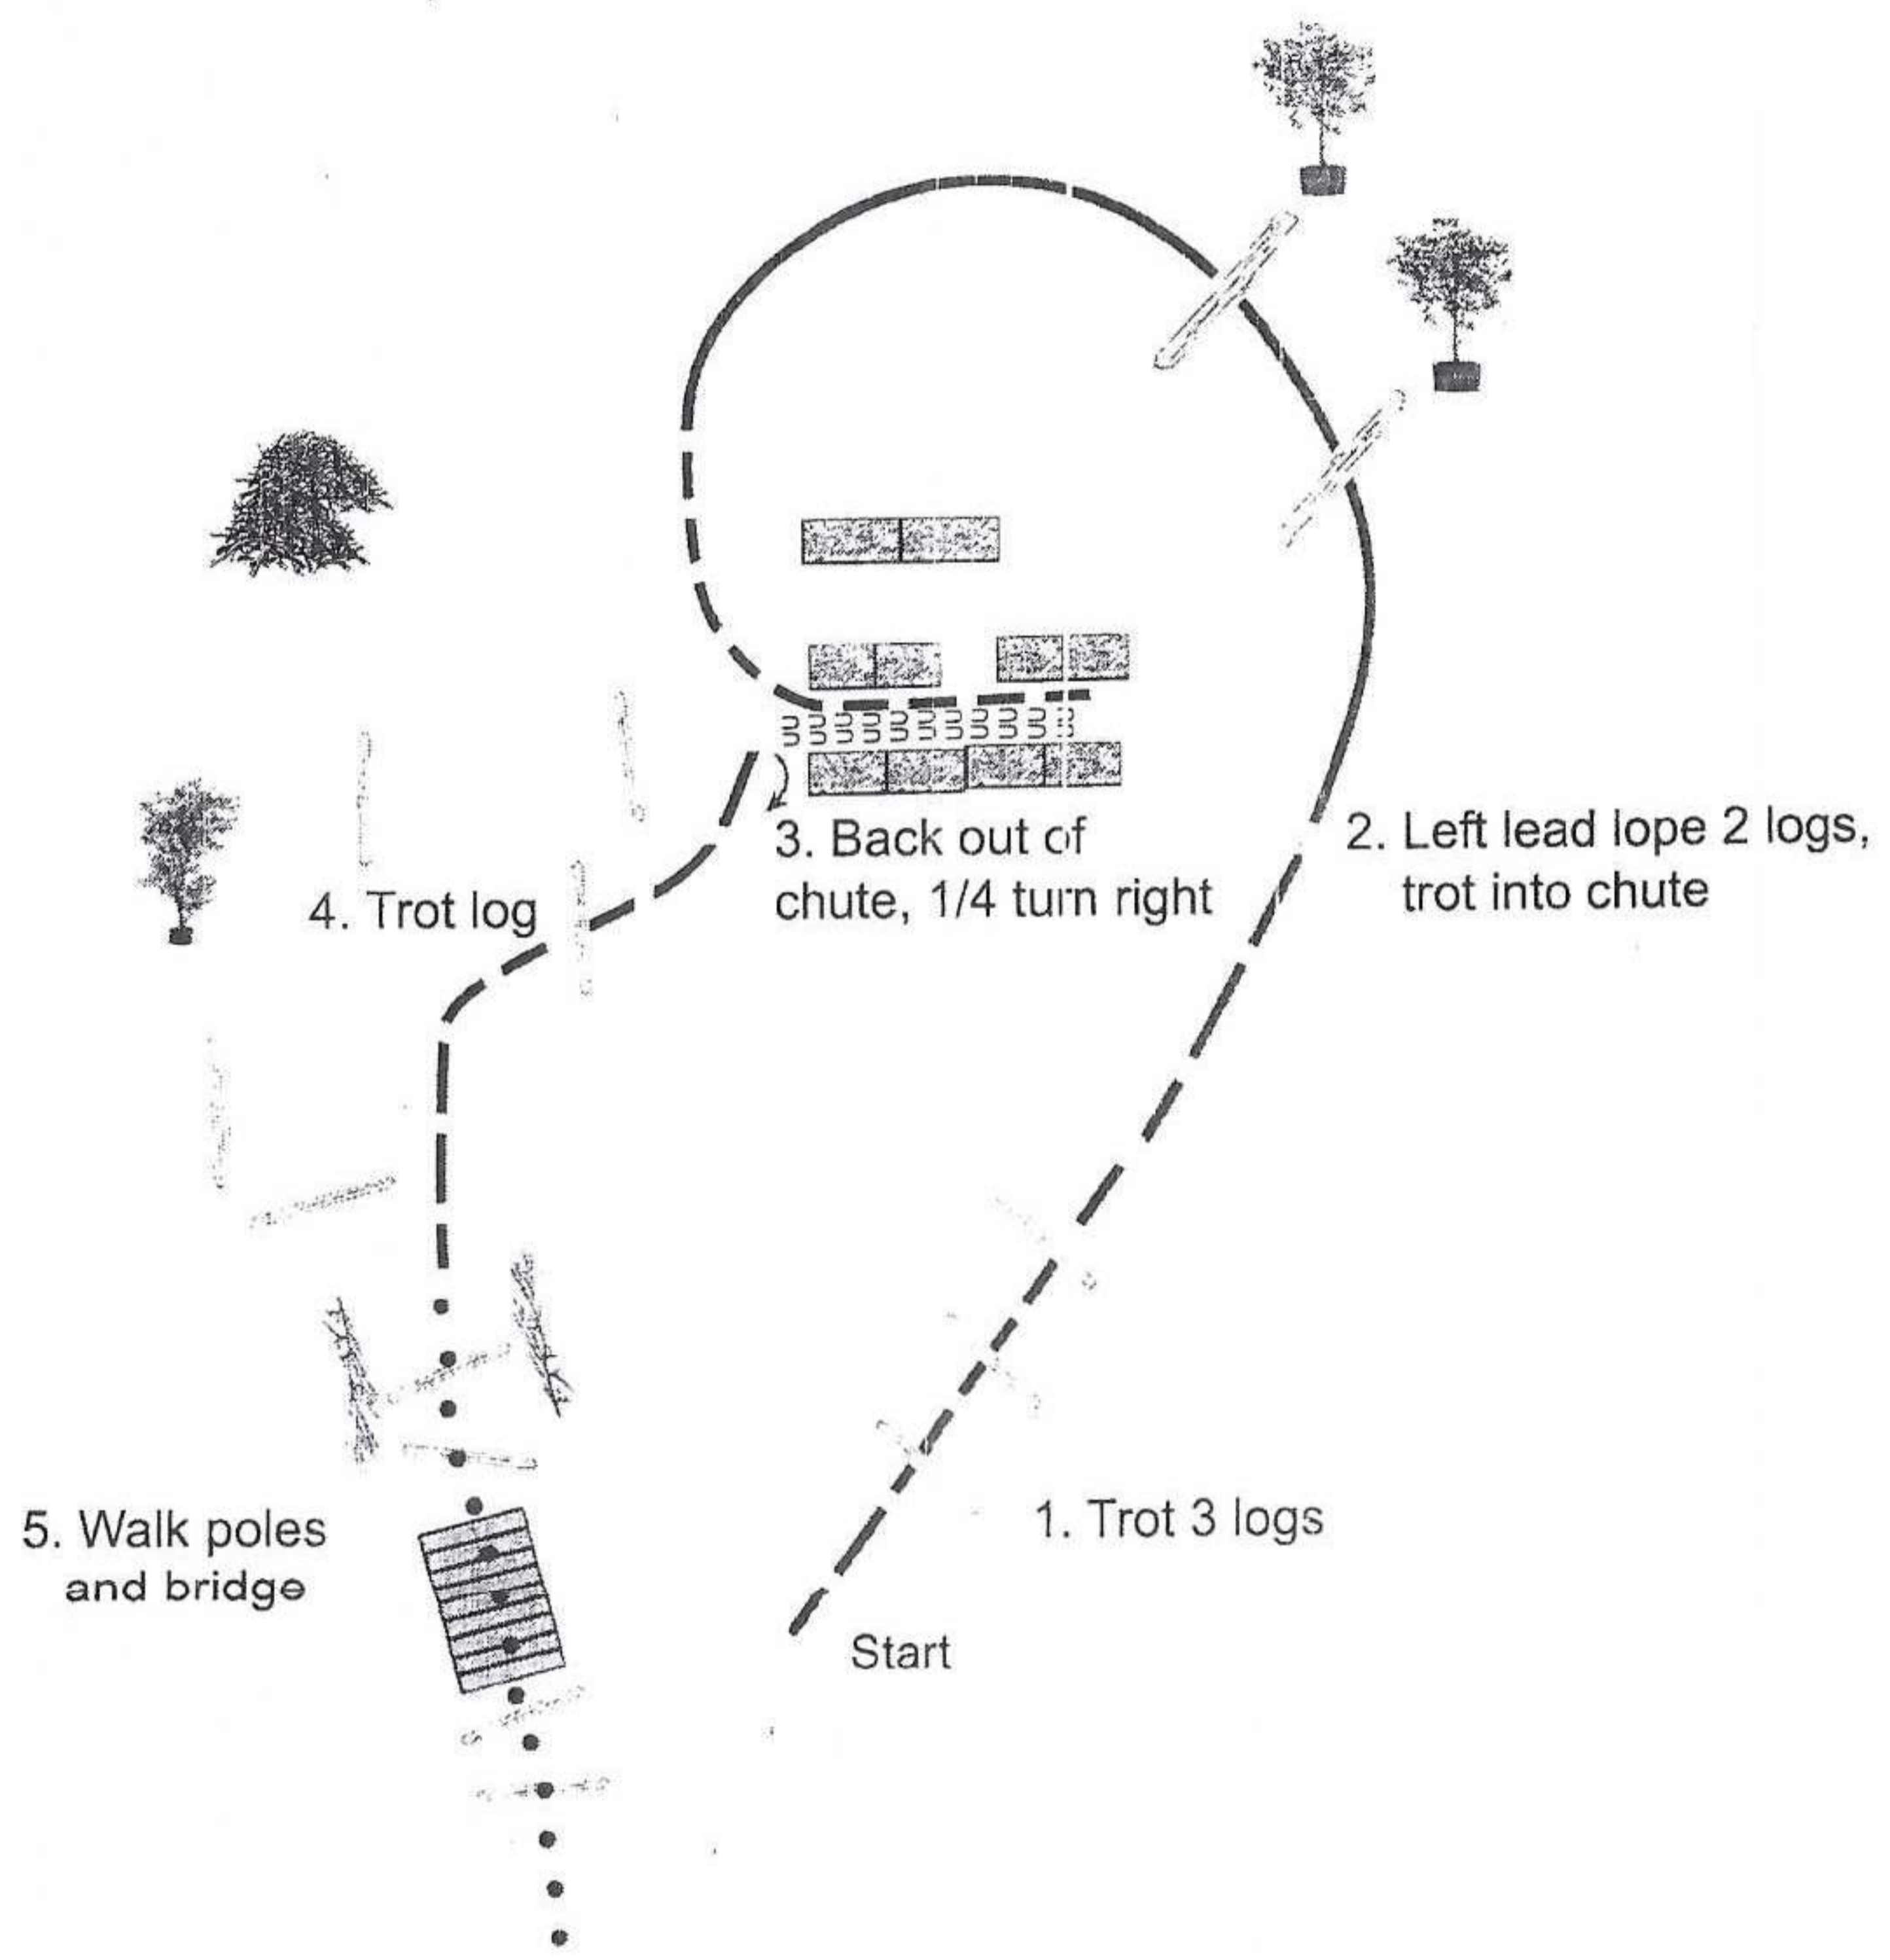

# Ranch Trail

#1

# RANCH RIDING - PATTERN I

## LEGEND

.....	Walk
.....	Extended Walk
- - -	Trot
- - -	Extended Trot
— — —	Lope
— — —	Extended Lope
//////	Back
//	Lead Change

1. Walk
2. Trot
3. Extend the trot, at the top of the arena, stop
4. 360° turn left
5. Left lead 1/2 circle, lope to the center
6. Change leads (simple or flying)
7. Right lead 1/2 circle
8. Extended lope up the long side of the arena (right lead)
9. Collect back to a lope around the top of the arena and back to center
10. Break down to an extended trot
11. Walk over logs
12. Stop and back

## LEGEND

.....	Walk
....	Extended Walk
- - -	Trot
- - - -	Extended Trot
— — —	Lope
— — — —	Extended Lope
////	Back
//	Lead Change

1. Walk
2. Trot
3. Extended lope right lead
4. Lope right lead
5. Change leads (simple or flying)
6. Lope left lead
7. Extended trot
8. Stop, side pass left, side pass right, 1/2 way
9. Walk over logs
10. Walk
11. Trot square
12. Stop, 360° turn left, and back