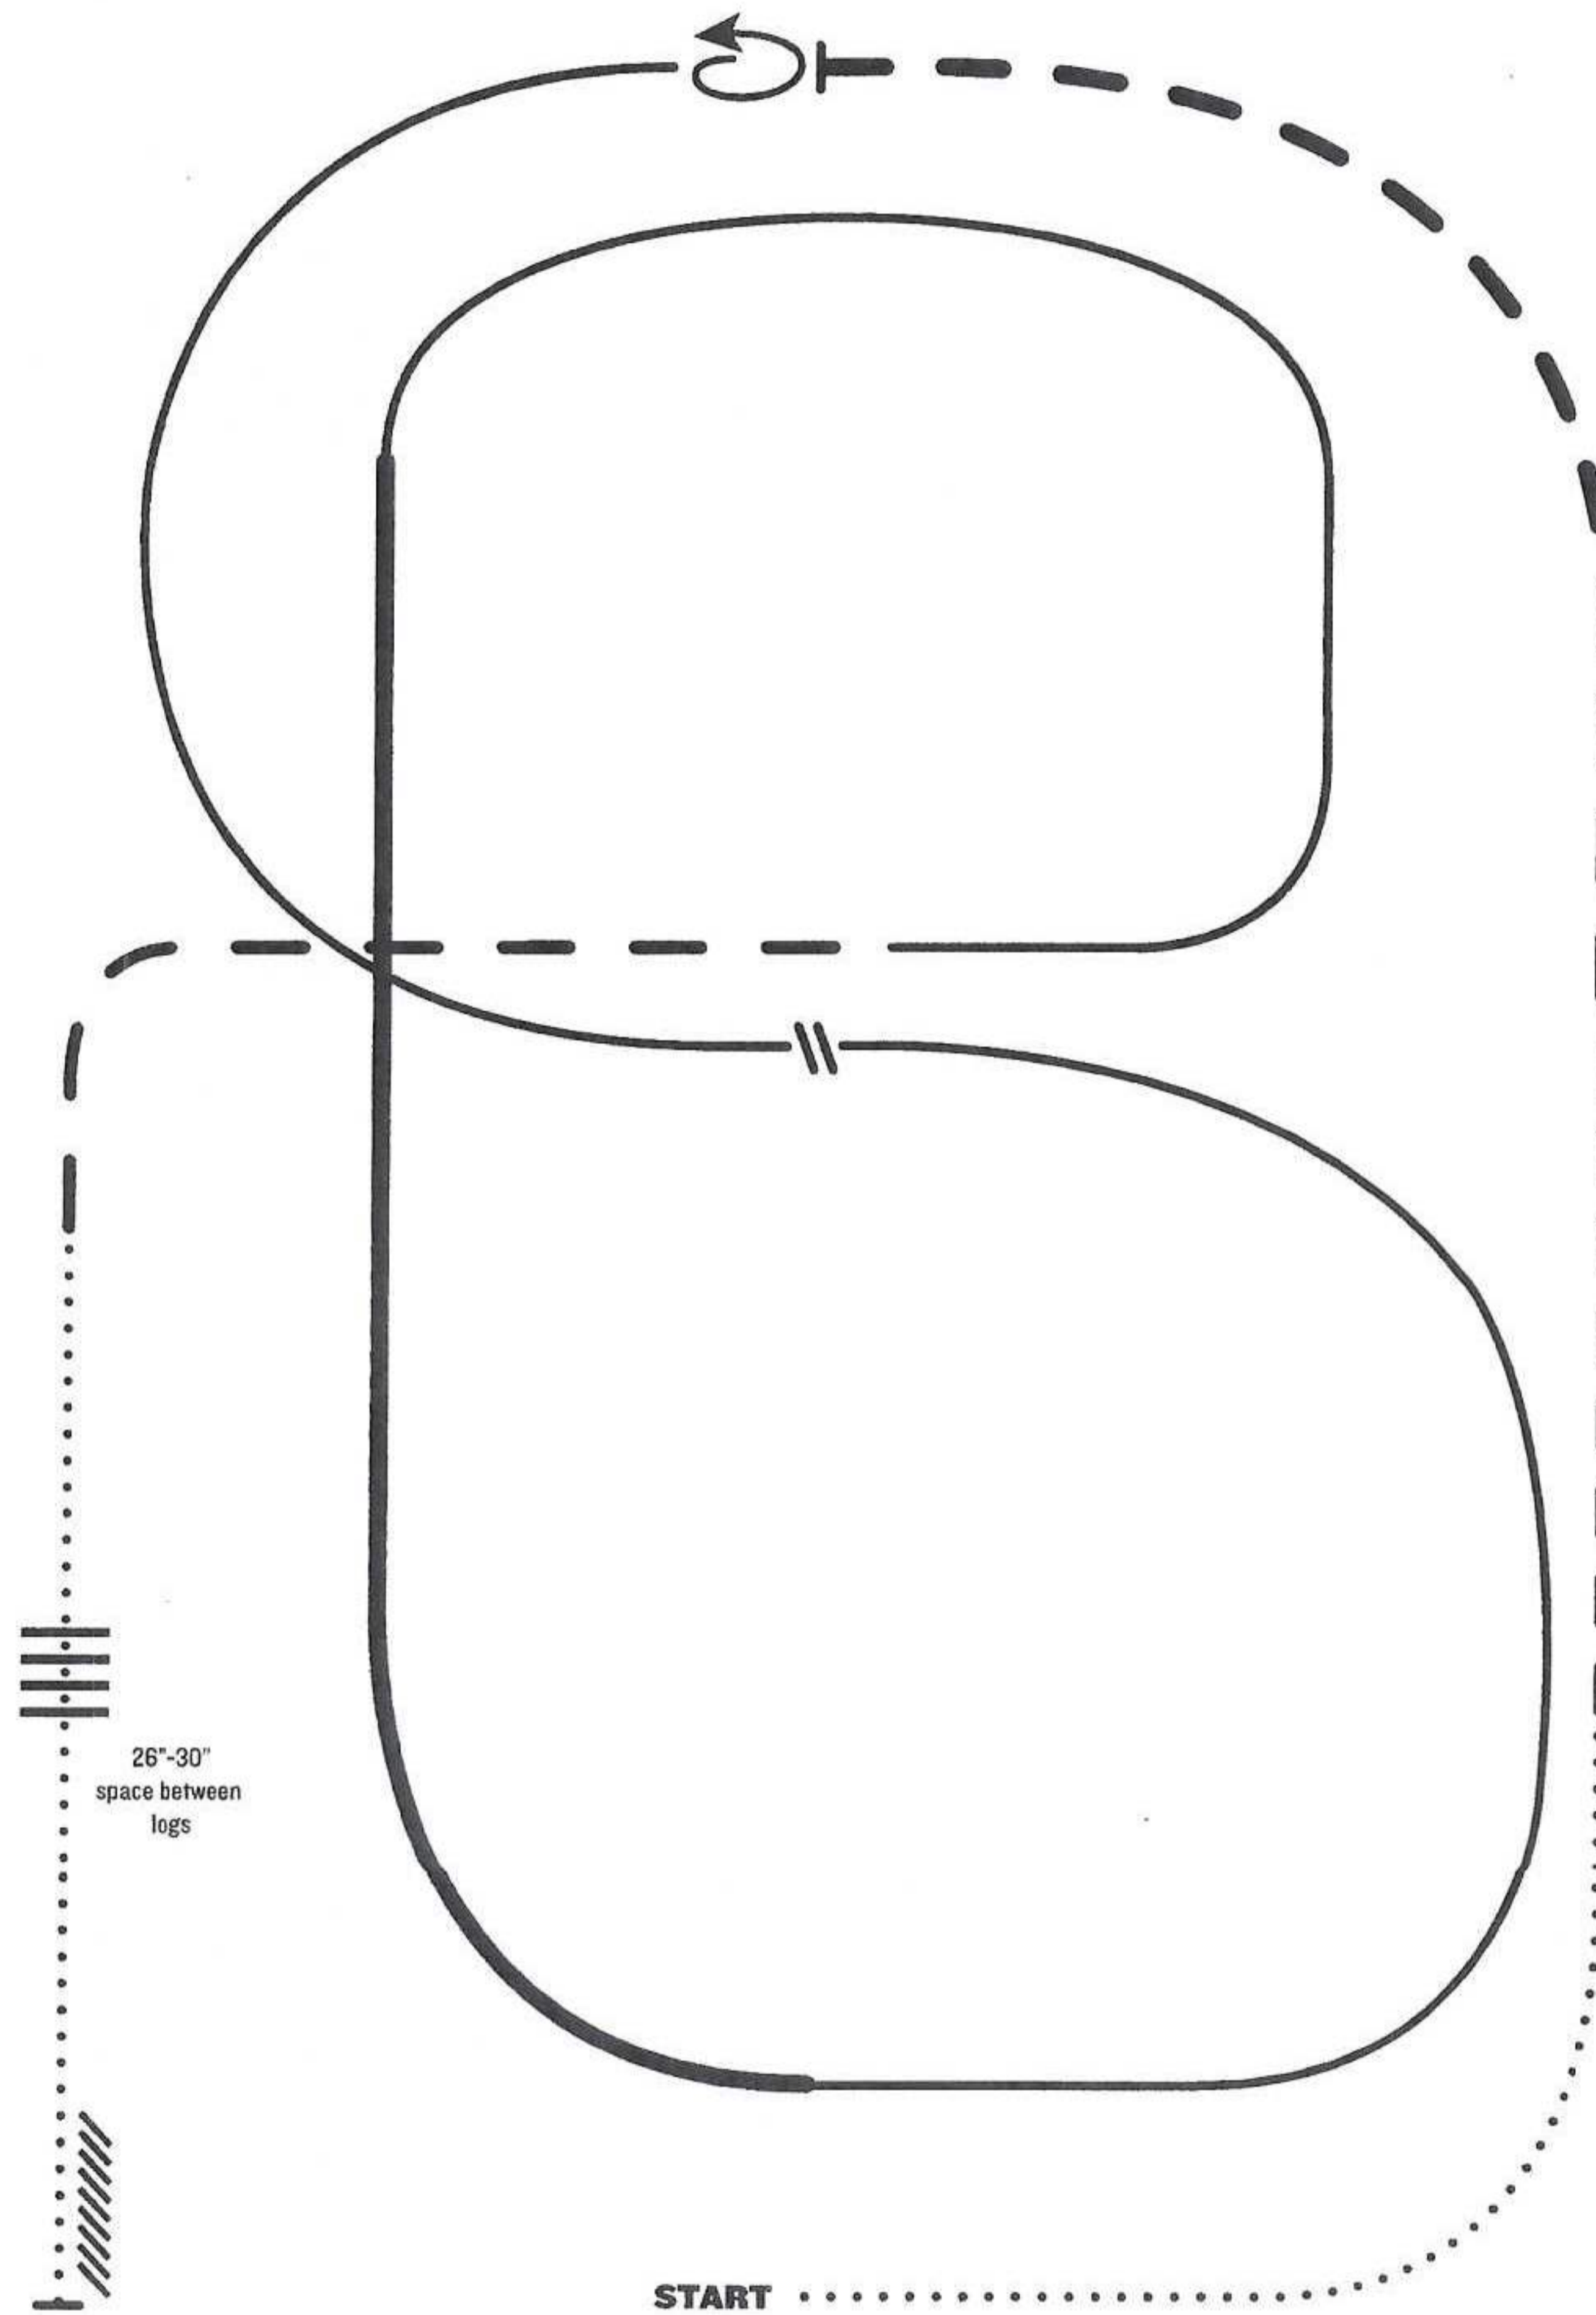

# Ranch Trail

#1

# RANCH RIDING - PATTERN I

## LEGEND

.....	Walk
.....	Extended Walk
- - -	Trot
- - -	Extended Trot
— — —	Lope
— — —	Extended Lope
//////	Back
//	Lead Change

1. Walk
2. Trot
3. Extend the trot, at the top of the arena, stop
4. 360° turn left
5. Left lead 1/2 circle, lope to the center
6. Change leads (simple or flying)
7. Right lead 1/2 circle
8. Extended lope up the long side of the arena (right lead)
9. Collect back to a lope around the top of the arena and back to center
10. Break down to an extended trot
11. Walk over logs
12. Stop and back

Note: The drawn description of this pattern is only intended for the general depiction of the pattern. Exhibitors should utilize the arena space to best exhibit their horses.